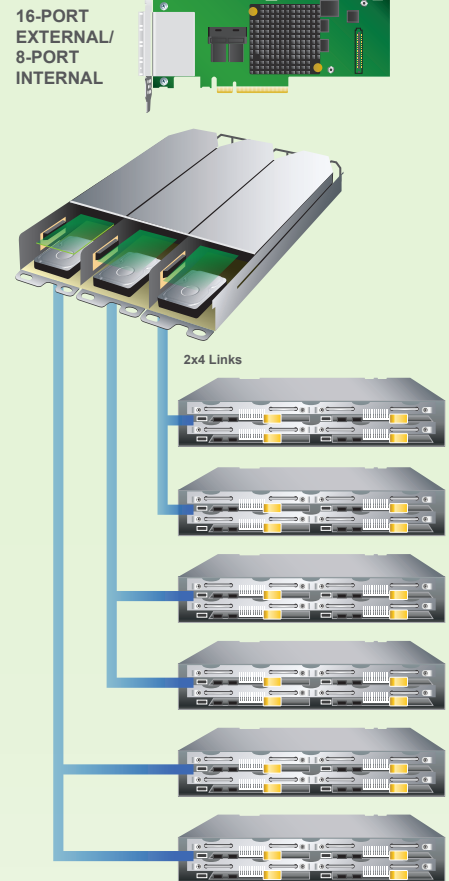

Winterfell Server Chassis + Open Vault JBODs

Competition 8-Port RAID/HBA

8-PORT

PMC 24-Port RAID/HBA

16-PORT EXTERNAL/
8-PORT INTERNAL

Open Rack

THE HIGH DENSITY ADVANTAGE

1

OPEN RACK

3 + 9

WINTERFELL SERVER CHASSIS OPEN VAULT JBODs

9 OPEN VAULT JBODs X 30 HDDs =

270 HDDS PER RACK

2 + 12

WINTERFELL SERVER CHASSIS OPEN VAULT JBODs

SAVES 1 WINTERFELL SERVER CHASSIS PER RACK

12 OPEN VAULT JBODs X 30 HDDs =

360 HDDS PER RACK

33% MORE

EFFICIENCY @ SCALE

1 Rack

33% MORE

TB Storage
1 Less Winterfell

~\$15K SAVINGS