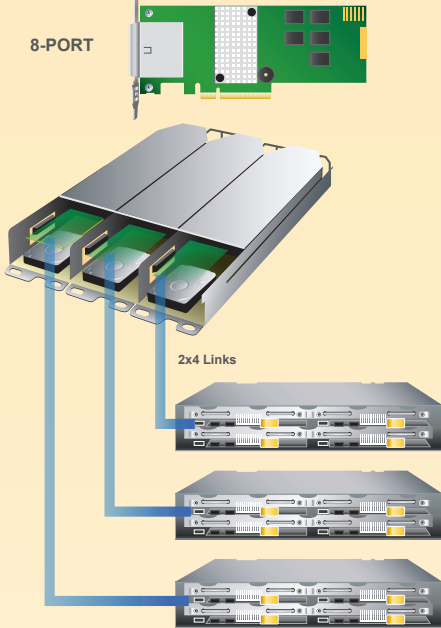

Winterfell Server Chassis + Open Vault JBODs

Competition 8-Port RAID/HBA

8-PORT

PMC 24-Port RAID/HBA

16-PORT EXTERNAL/
8-PORT INTERNAL

Open Rack

THE HIGH DENSITY ADVANTAGE

1

OPEN RACK

3 + 9

WINTERFELL SERVER CHASSIS OPEN VAULT JBODs

9 OPEN VAULT JBODs X 30 HDDs =

270 HDDS PER RACK

2 + 12

WINTERFELL SERVER CHASSIS OPEN VAULT JBODs

SAVES 1 WINTERFELL SERVER CHASSIS PER RACK